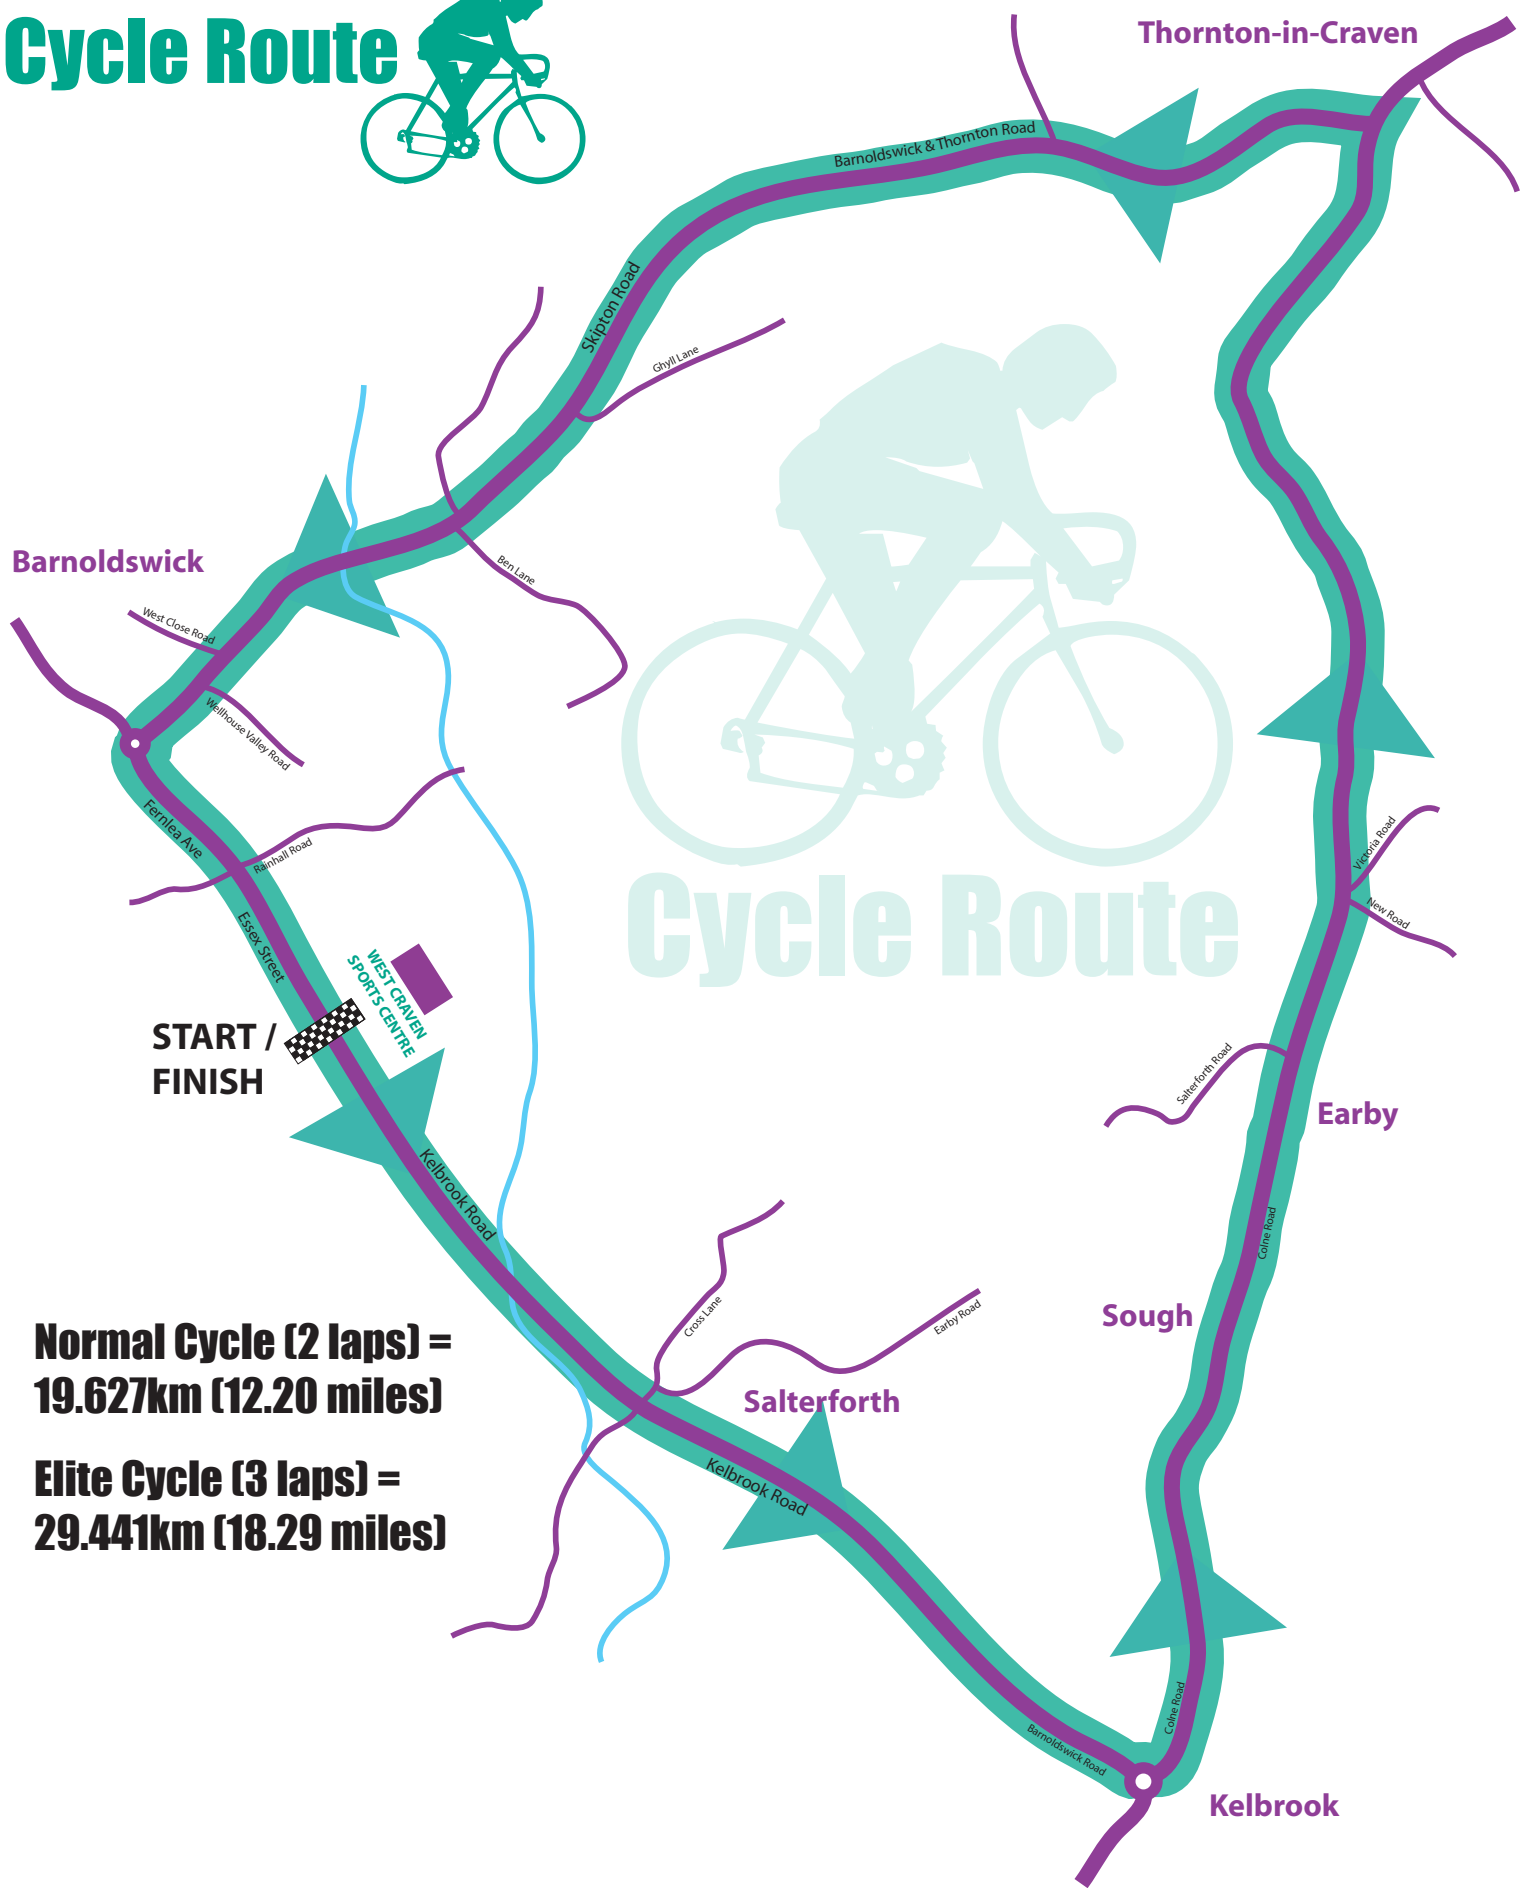

# Cycle Route

**START / FINISH**

**WEST CRAVEN SPORTS CENTRE**

**Normal Cycle (2 laps) = 19.627km (12.20 miles)**

**Elite Cycle (3 laps) = 29.441km (18.29 miles)**