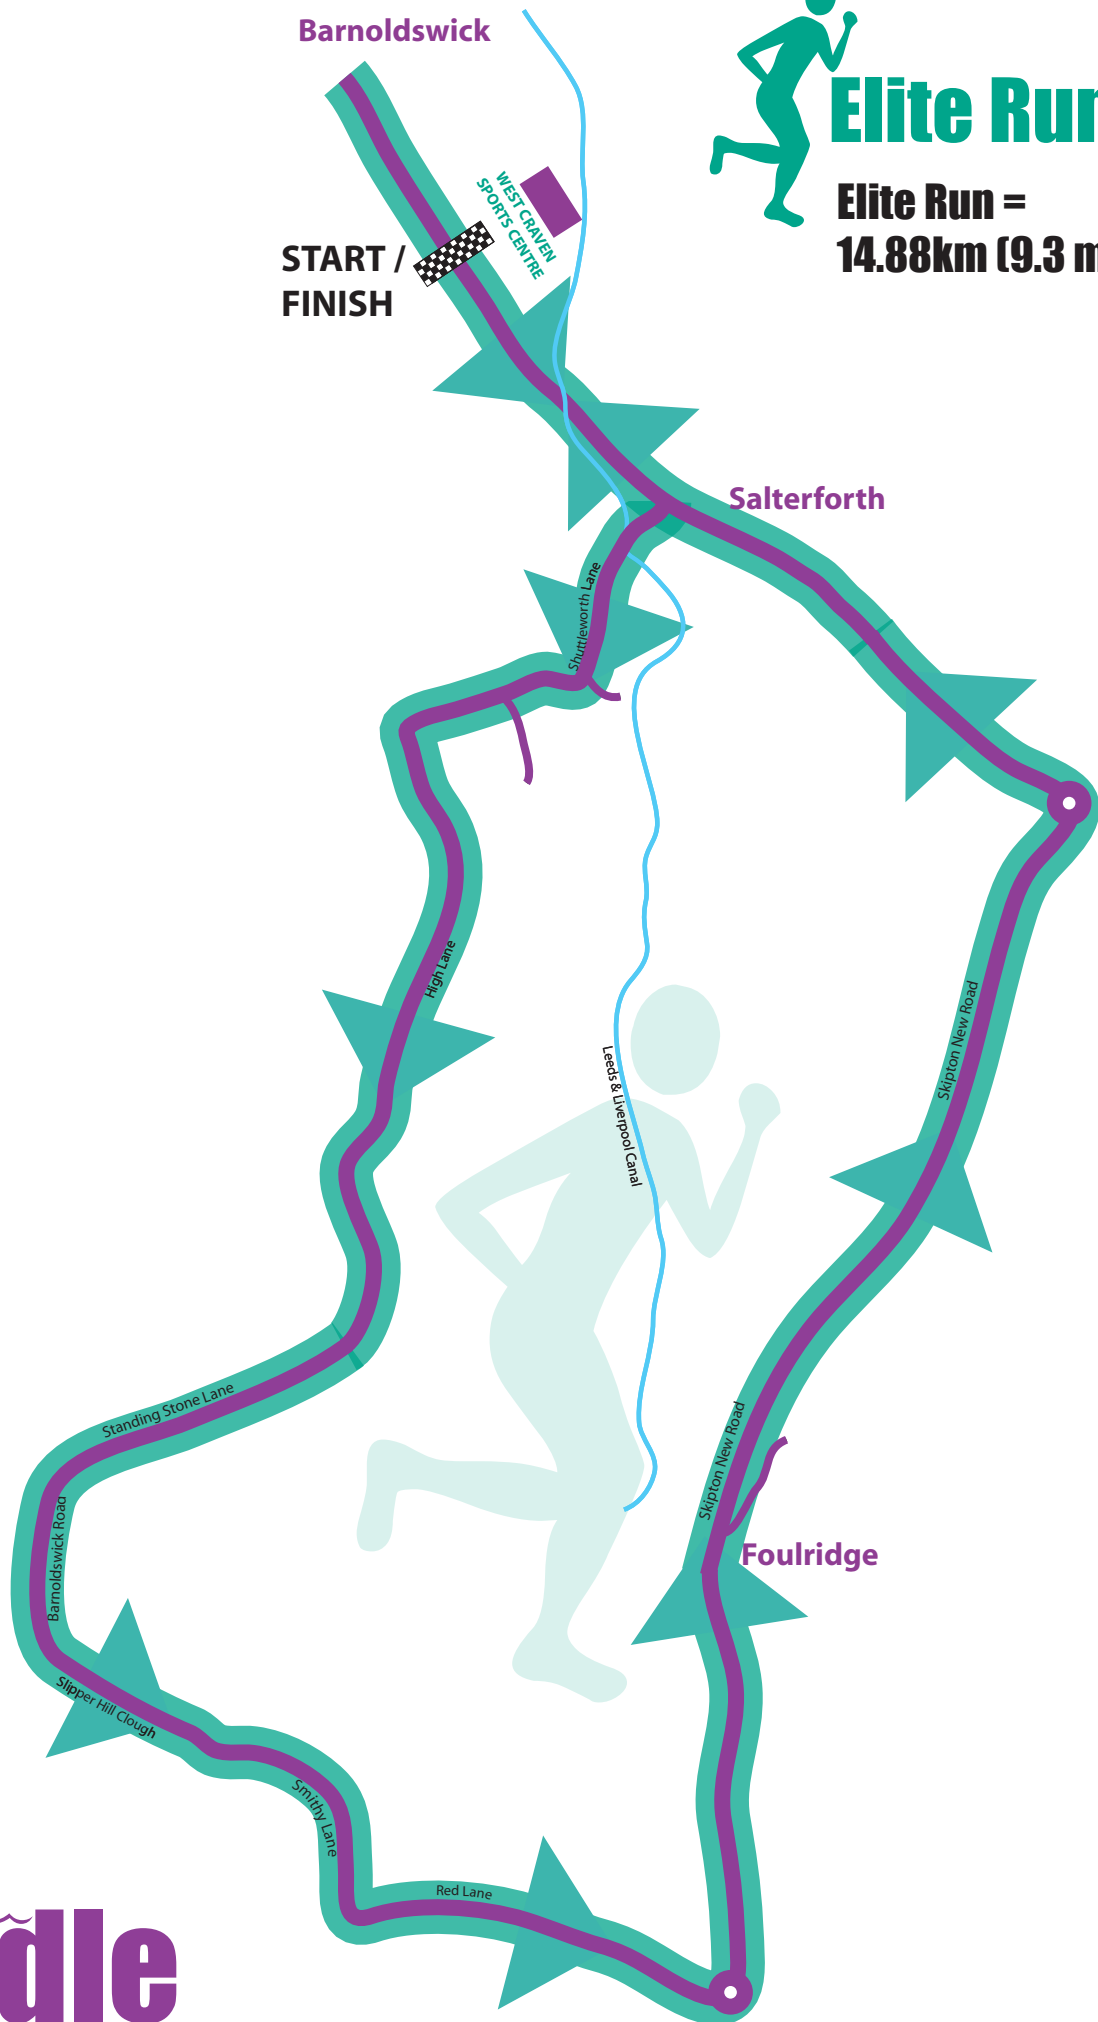

Elite Run Route

Elite Run =
14.88km (9.3 miles)

Barnoldswick

WEST CRAVEN
SPORTS CENTRE

START /
FINISH

Salterforth

Shuttleworth Lane

High Lane

Leeds & Liverpool Canal

Skiptron New Road

Standing Stone Lane

Barnoldswick Road

Slipper Hill Clough

Smiby Lane

Red Lane

Skiptron New Road